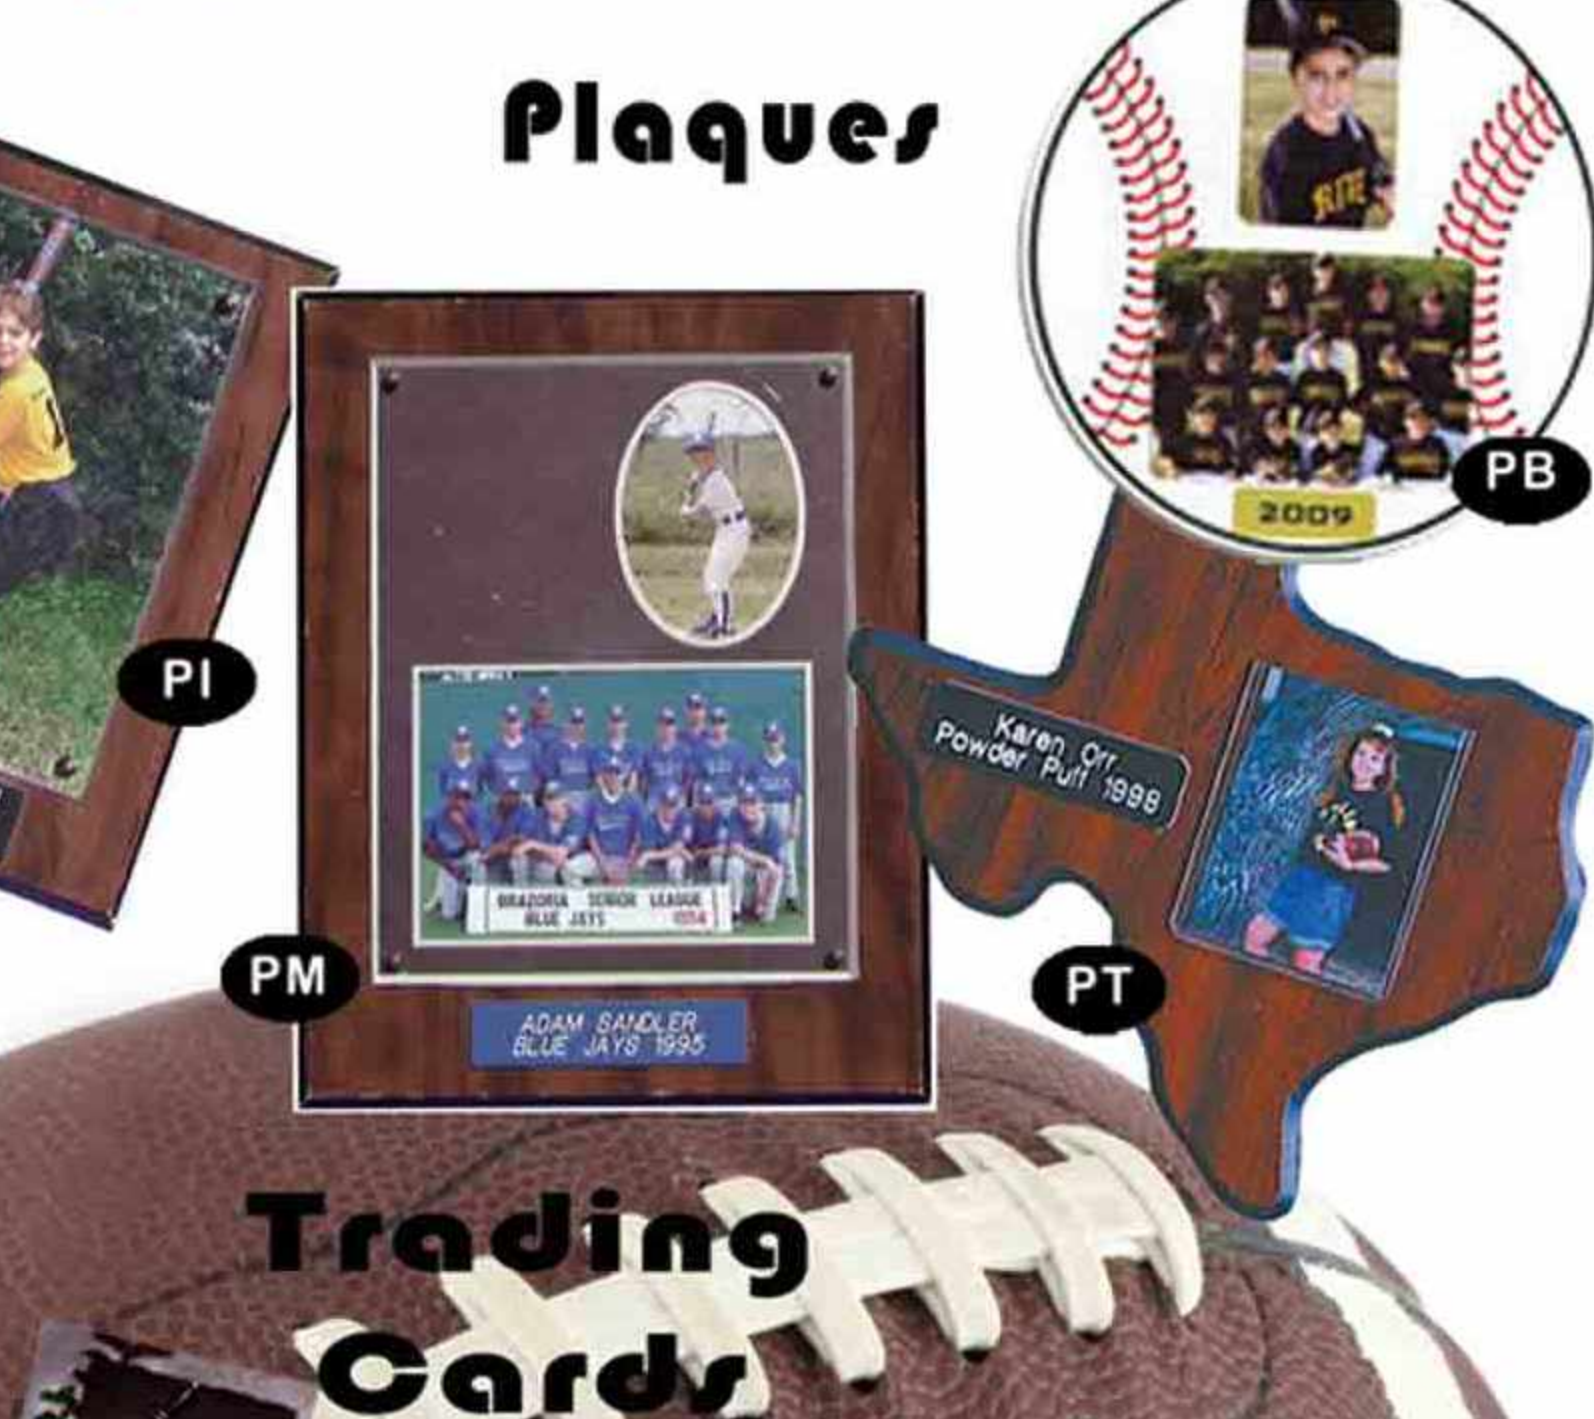

GPS

Group Photography Studio
409 CR 193 - Alvin - Tx - 77511
281-393-1407
gpsstanley@yahoo.com
www.group-photography.com

281-393-1407