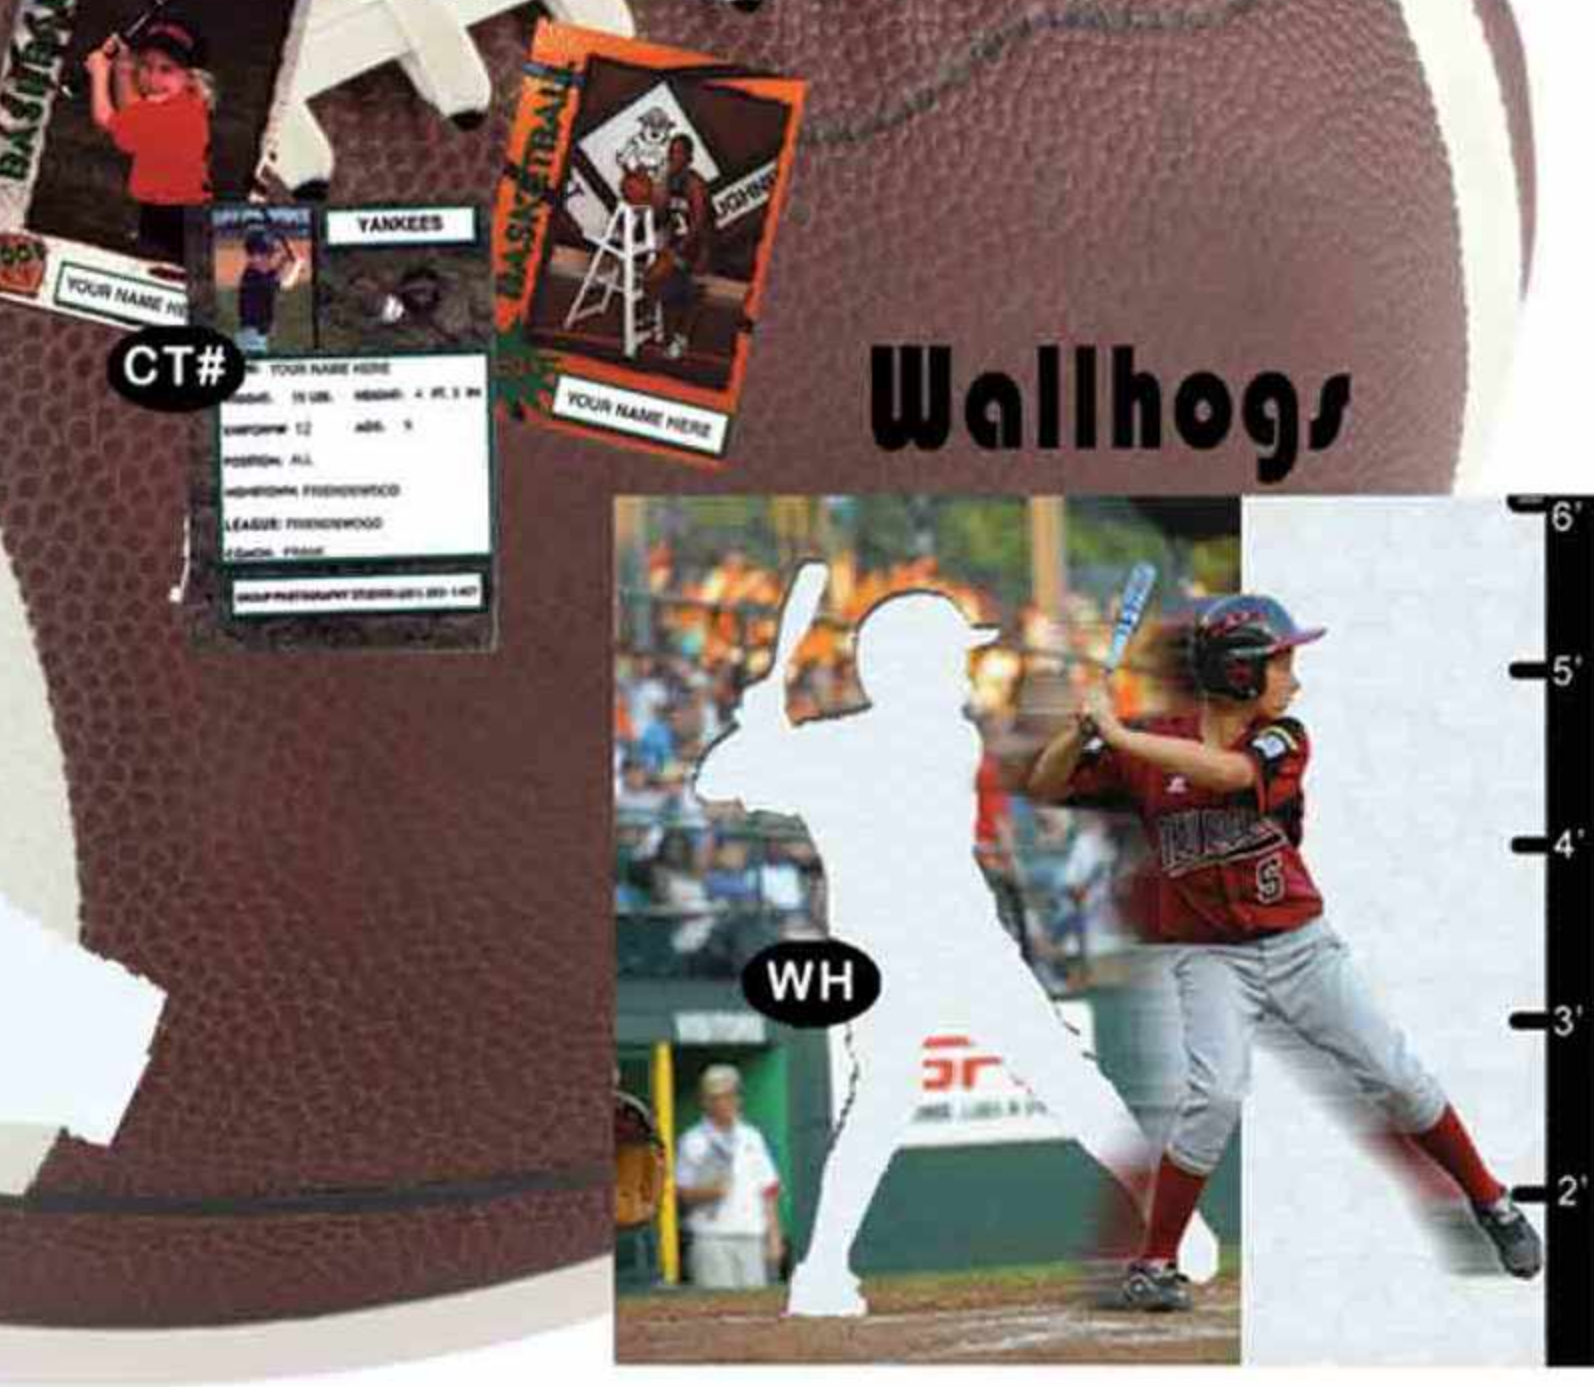

GPS

Group Photography Studio
409 CR 193 - Alvin - Tx - 77511
281-393-1407
gpsstanley@yahoo.com
www.group-photography.com

281-393-1407