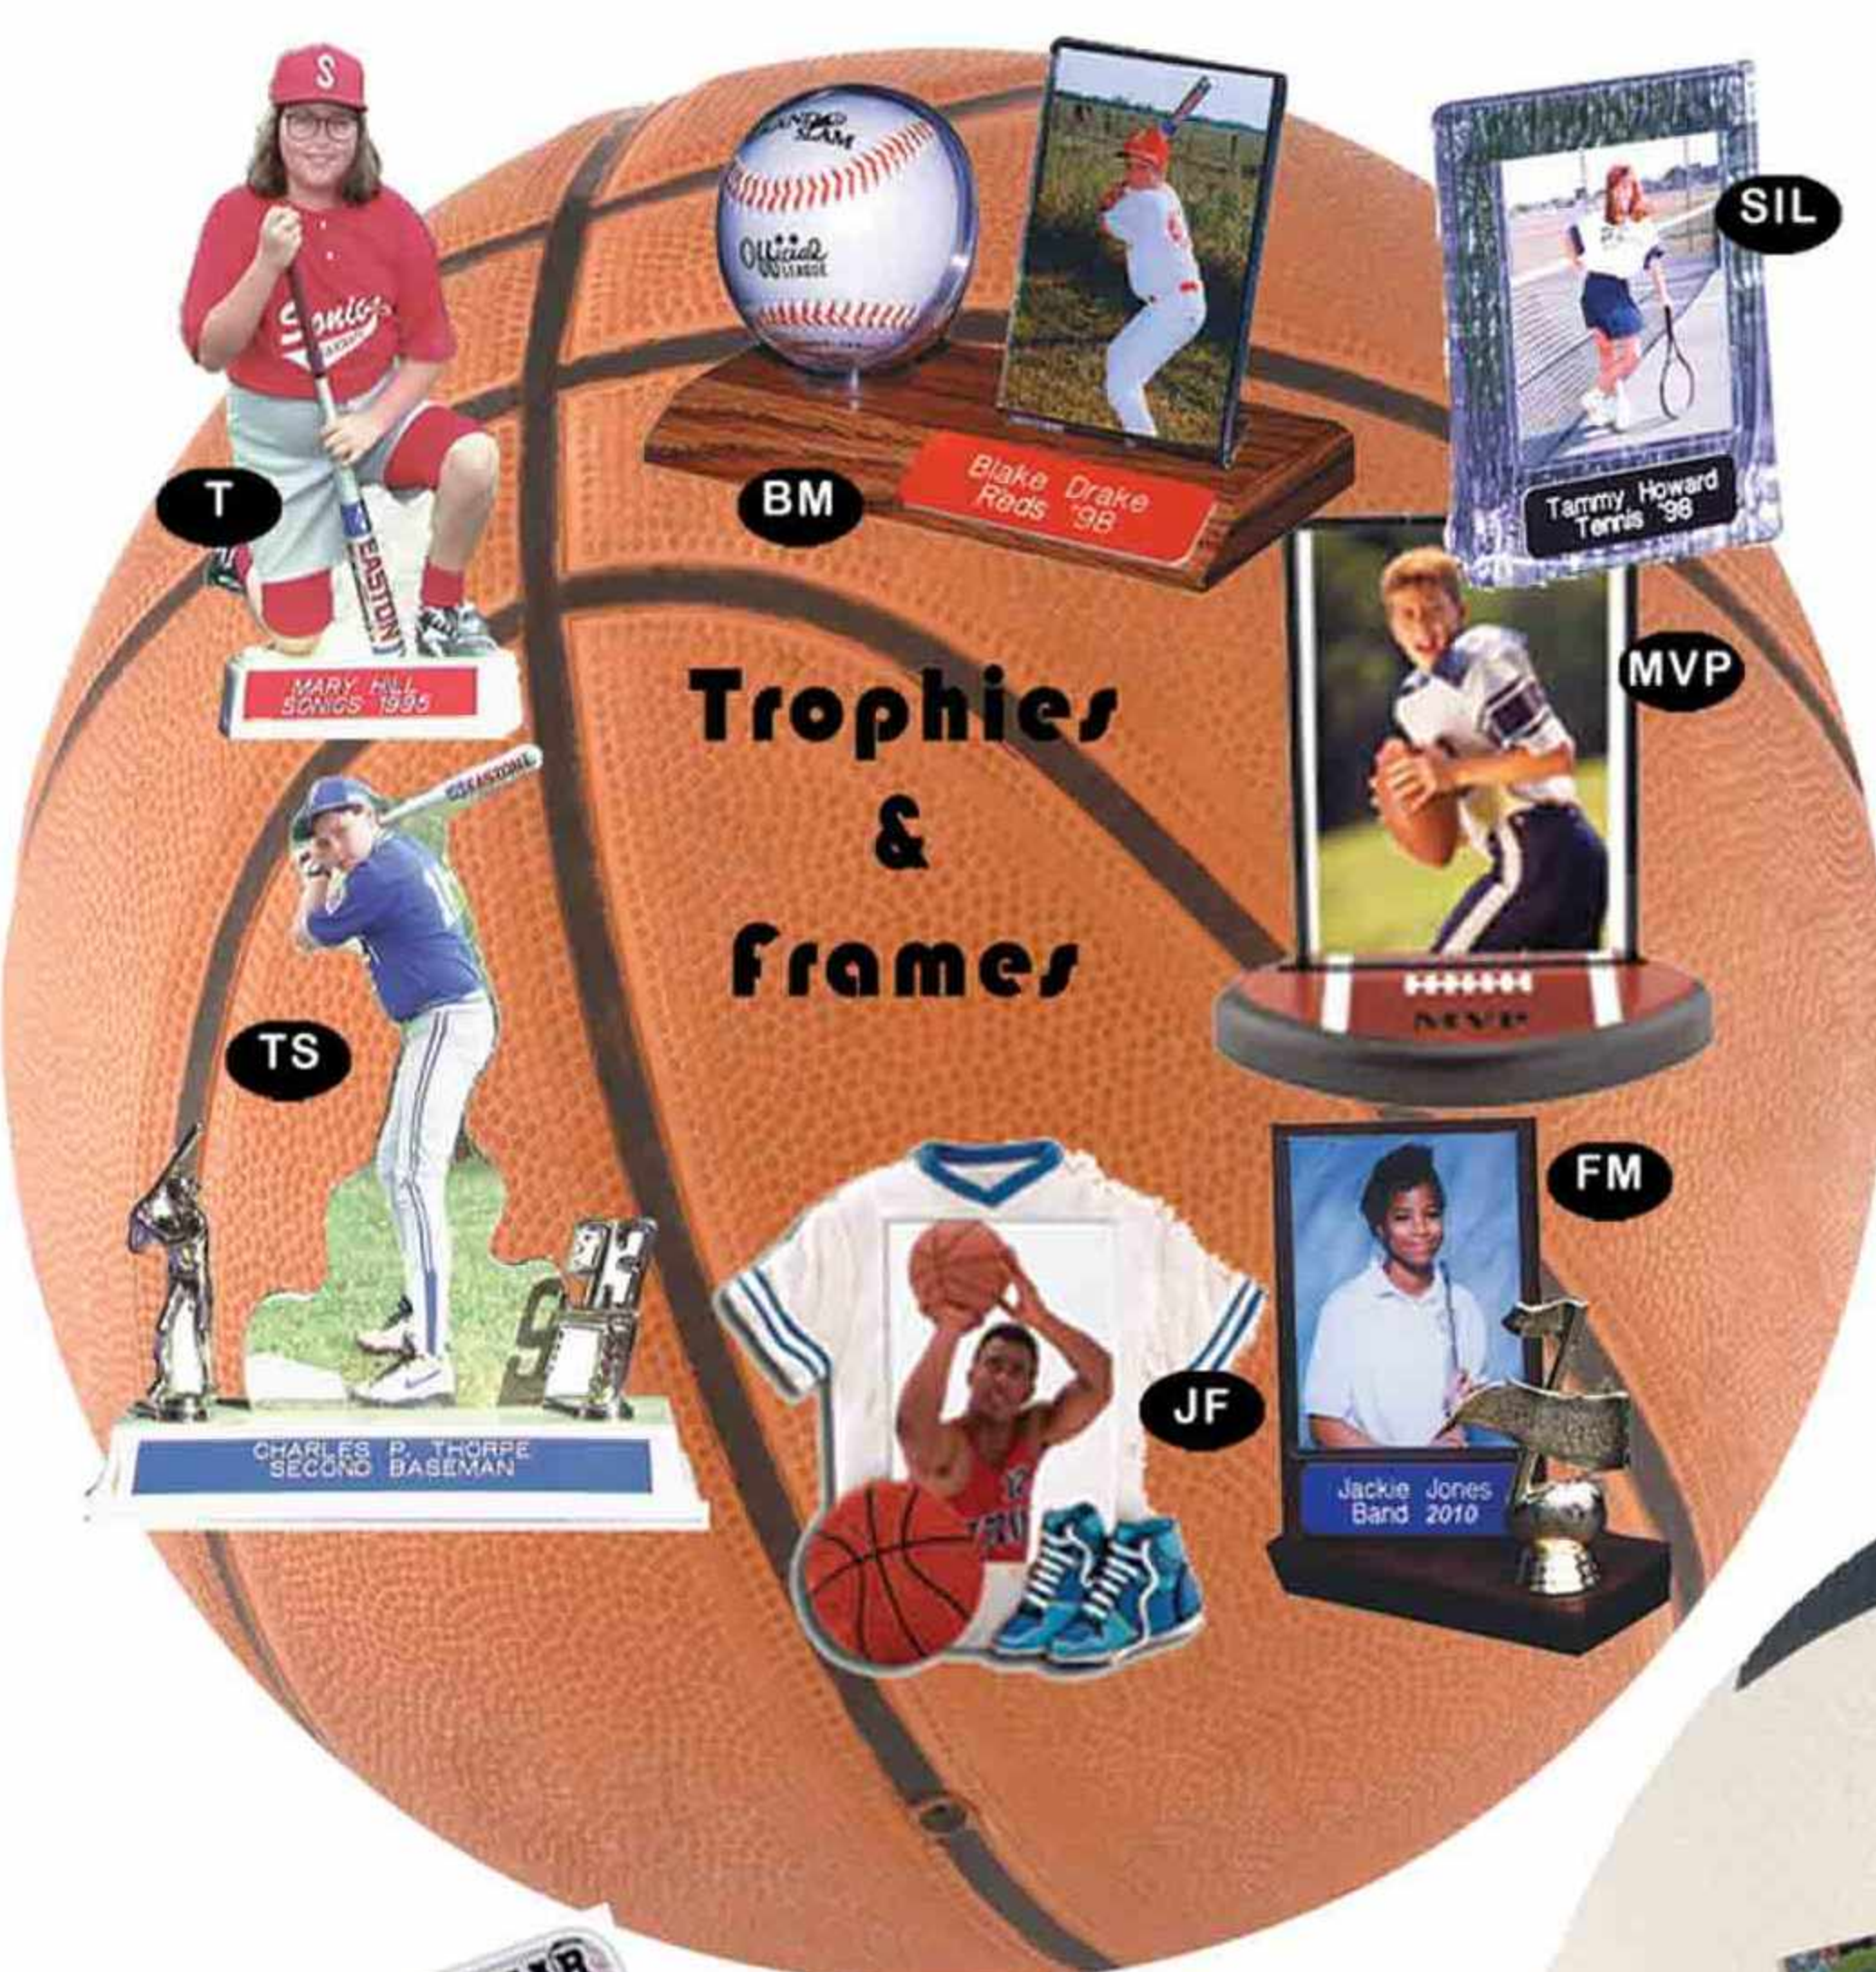

GPS

Group Photography Studio
409 CR 193 - Alvin - Tx - 77511
281-393-1407
gpsstanley@yahoo.com
www.group-photography.com

281-393-1407