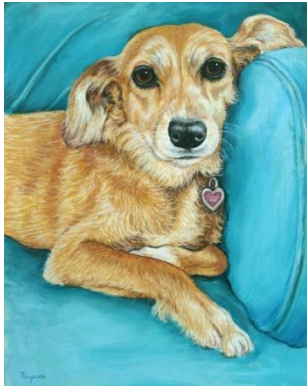

HARVEST MOON STUDIO

PORTRAITS OF PEOPLE, PETS AND HOMES

Deborah Pompano,

Artist

Hanover, Virginia

(804) 537-5433

dpompano@comcast.net

www.harvestmoonstudio.net

Graphite or Charcoal Portraits: (Black and White)

Graphite: delicate pencil tones, black and white on toned paper or white paper

Charcoal: more dramatic, deep black tones with white highlights on archival, toned paper.

See website for examples.

8 x 10 Portrait Image Size	(Includes 11 x 14 mat)	\$245	\$75	Additional Person or Pet
11 x 14 Portrait Image Size	(Includes 16 x 20 mat)	\$275	\$95	" "
12 x 18 Portrait Image Size	(Includes 18 x 24 mat)	\$325	\$115	" "
16 x 20 Portrait Image Size	(Includes 20 x 24 mat)	\$345	\$125	" "

Pastel Portraits: (Full color)

Pastel portraits are created on acid-free, archival artists paper.

11 x 14 Portrait Image Size	(Includes 16x20 mat)	\$325	\$95	Additional Person or Pet
12 x 18 Portrait Image Size	(Includes 18x24 mat)	\$375	\$125	" "
16 x 20 Portrait Image Size	(Includes 20x24 mat)	\$395	\$145	" "